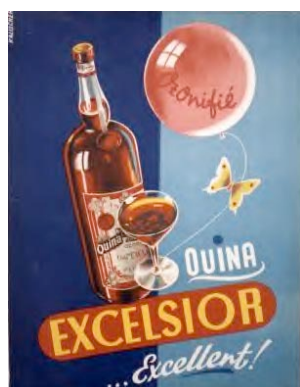

Excelsior
Stetienne
1947
25" x 31"